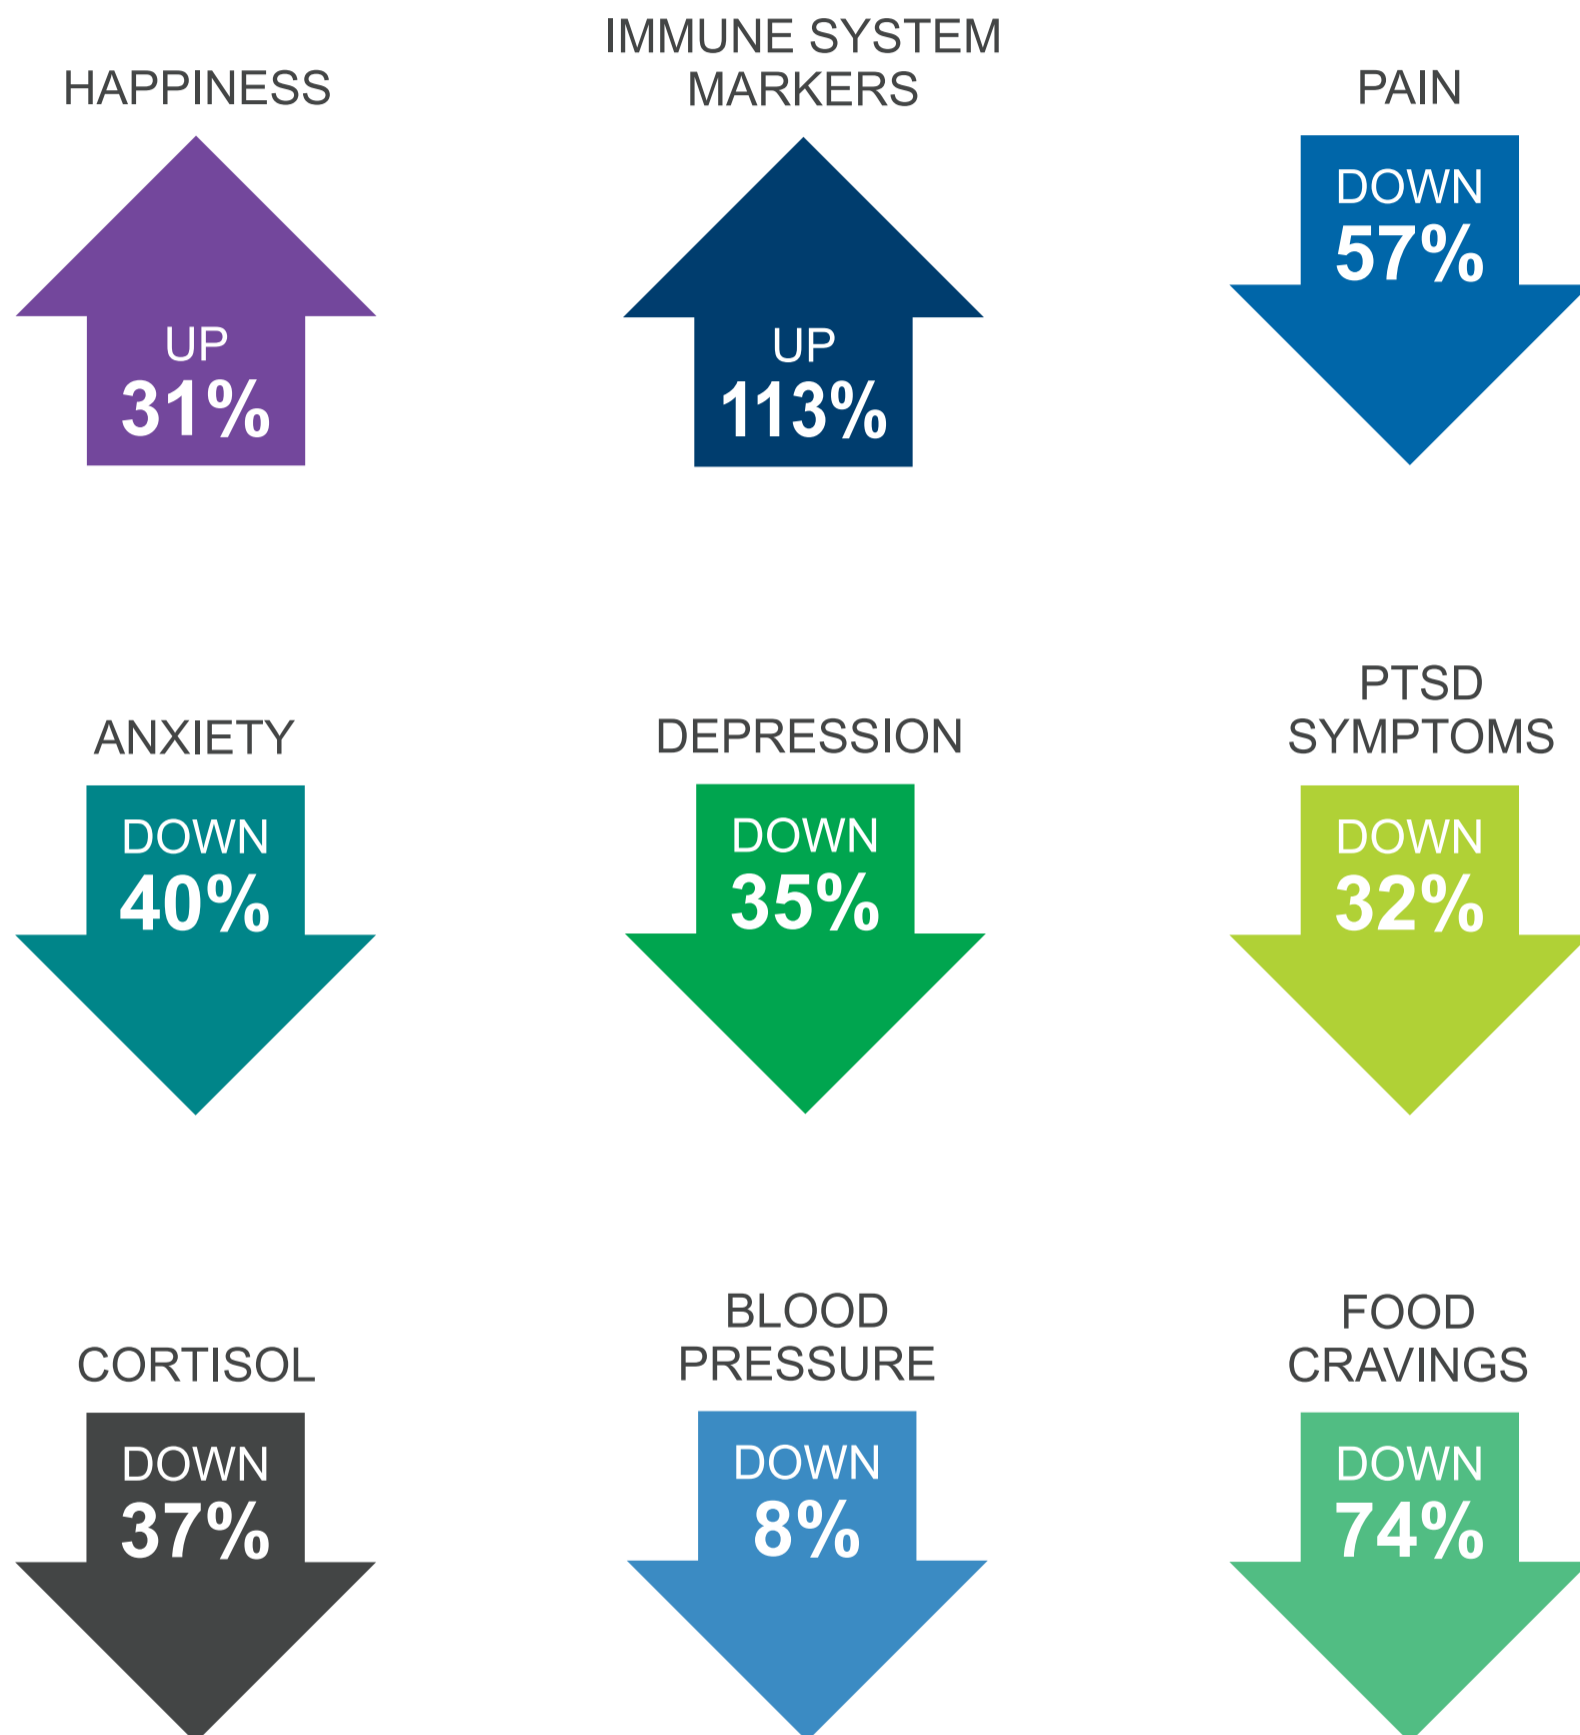

# Clinical EFT Improves Multiple Physiological Markers of Health

mindheart<sup>®</sup>  
CONNECT